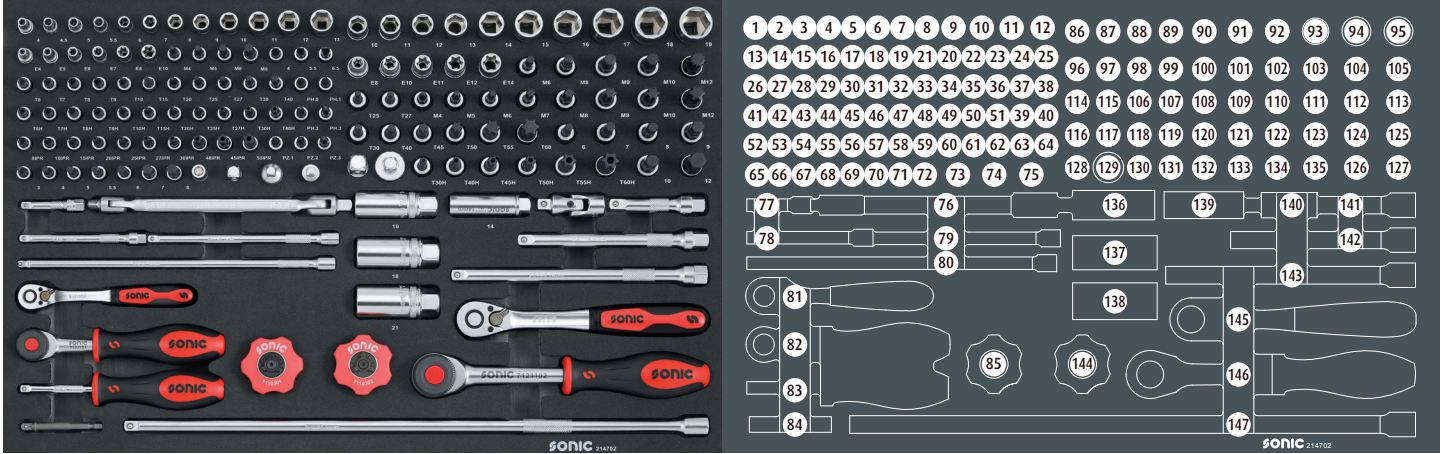

# 214702

	NO	Sonic NO	Size	Length	Q'ty
	1	21504	4mm	25mm	
	2	21545	4.5mm	25mm	
	3	21505	5mm	25mm	
	4	21555	5.5mm	25mm	
	5	21506	6mm	25mm	
	6	21507	7mm	25mm	
	7	21508	8mm	25mm	
	8	21509	9mm	25mm	
	9	21510	10mm	25mm	
	10	21511	11mm	25mm	
	11	21512	12mm	25mm	
	12	21513	13mm	25mm	
	13	21604	E4	25mm	
	14	21605	E5	25mm	
	15	21606	E6	25mm	
	16	21607	E7	25mm	
	17	21608	E8	25mm	
	18	21610	E10	25mm	
	19	8183704	M4	37mm	
	20	8183705	M5	37mm	
	21	8183706	M6	37mm	
	22	8183708	M8	37mm	
	23	8133704	4mm	37mm	
	24	81337055	5.5mm	37mm	
	25	81337065	6.5mm	37mm	
	26	8163706	T6	37mm	
	27	8163707	T7	37mm	
	28	8163708	T8	37mm	
	29	8163709	T9	37mm	
	30	8163710	T10	37mm	
	31	8163715	T15	37mm	
	32	8163720	T20	37mm	
	33	8163725	T25	37mm	
	34	8163727	T27	37mm	
	35	8163730	T30	37mm	
	36	8163740	T40	37mm	
	37	8113700	PH.0	37mm	
	38	8113701	PH.1	37mm	
	39	8113702	PH.2	37mm	
	40	8113703	PH.3	37mm	
	41	8173706	T6H	37mm	
	42	8173707	T7H	37mm	

	NO	Sonic NO	Size	Length	Q'ty
	43	8173708	T8H	37mm	
	44	8173709	T9H	37mm	
	45	8173710	T10H	37mm	
	46	8173715	T15H	37mm	
	47	8173720	T20H	37mm	
	48	8173725	T25H	37mm	
	49	8173727	T27H	37mm	
	50	8173730	T30H	37mm	
	51	8173740	T40H	37mm	
	52	8153708	8IPR	37mm	
	53	8153710	10IPR	37mm	
	54	8153715	15IPR	37mm	
	55	8153720	20IPR	37mm	
	56	8153725	25IPR	37mm	
	57	8153727	27IPR	37mm	
	58	8153730	30IPR	37mm	
	59	8153740	40IPR	37mm	
	60	8153745	45IPR	37mm	
	61	8153750	50IPR	37mm	
	62	8123701	PZ.1	37mm	
	63	8123702	PZ.2	37mm	
	64	8123703	PZ.3	37mm	
	65	8143703	3mm	37mm	
	66	8143704	4mm	37mm	
	67	8143705	5mm	37mm	
	68	81437055	5.5mm	37mm	
	69	8143706	6mm	37mm	
	70	8143707	7mm	37mm	
	71	8143708	8mm	37mm	
	72	72225	1/4"	25mm	
	73	71912	1/4"(F)x3/8"(M)	26mm	
	74	71921	3/8"(F)x1/4"(M)	27mm	
	75	71511	1/4"	37mm	
	76	41202	1/4"(M)x3/8"(M)	208mm	
	77	7141050	1/4"	50mm	
	78	7141100	1/4"	100mm	
	79	7141150	1/4"	150mm	